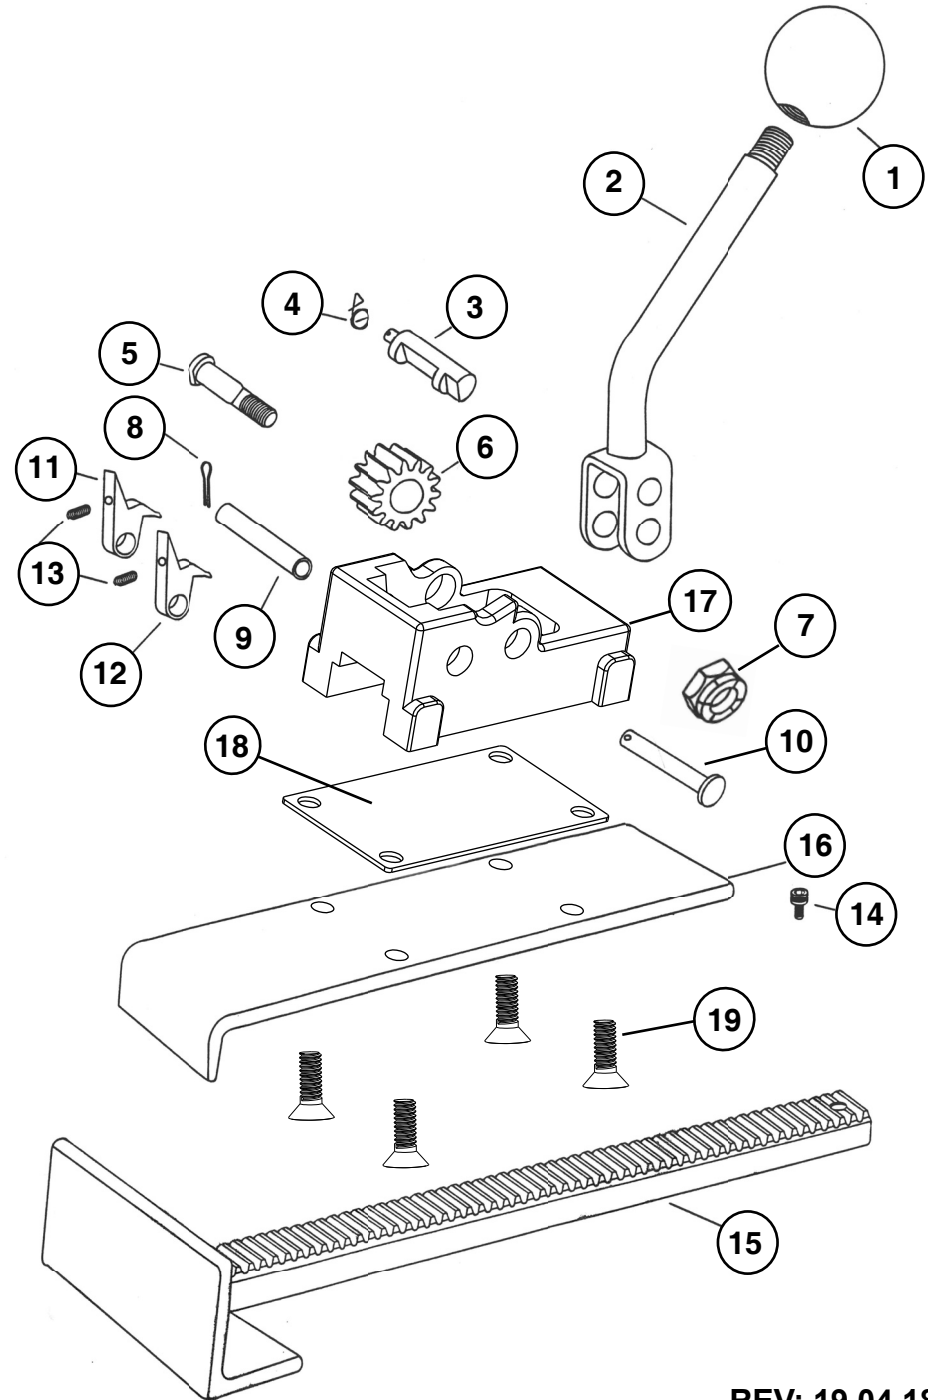

POWERNAIL POWERJACK 100 SCHEMATIC

PART NAME	PART NO.
1. KNOB	08-10000010
2. HANDLE	08-10000020
3. RATCHET SHAFT	08-10000030
4. RATCHET SPRING	08-10000040
5. GEAR SHAFT	08-10000050
6. GEAR	08-10000060
7. GEAR SHAFT NUT	08-10000070
8. COTTER PIN	08-10000080
9. PAWL BUSHING	08-10000090
10. PAWL PIN	08-10000100
11. PAWL #1	08-10000110
12. PAWL #2	08-10000120
13. PAWL SPRING (2)	08-10000130
14. CAP SCREW	08-10000140
15. RACK ASSEMBLY	08-500232A
16. BASE PLATE	08-10000250
17. HOUSING	08-50000180
18. HOUSING SPACER	08-50000190
19. 1/4-20 x 5/8" F.H.C.S. (x4)	08-10000260
REPAIR KIT	PART NO.
TUNE-UP KIT	08-100-TU-KIT