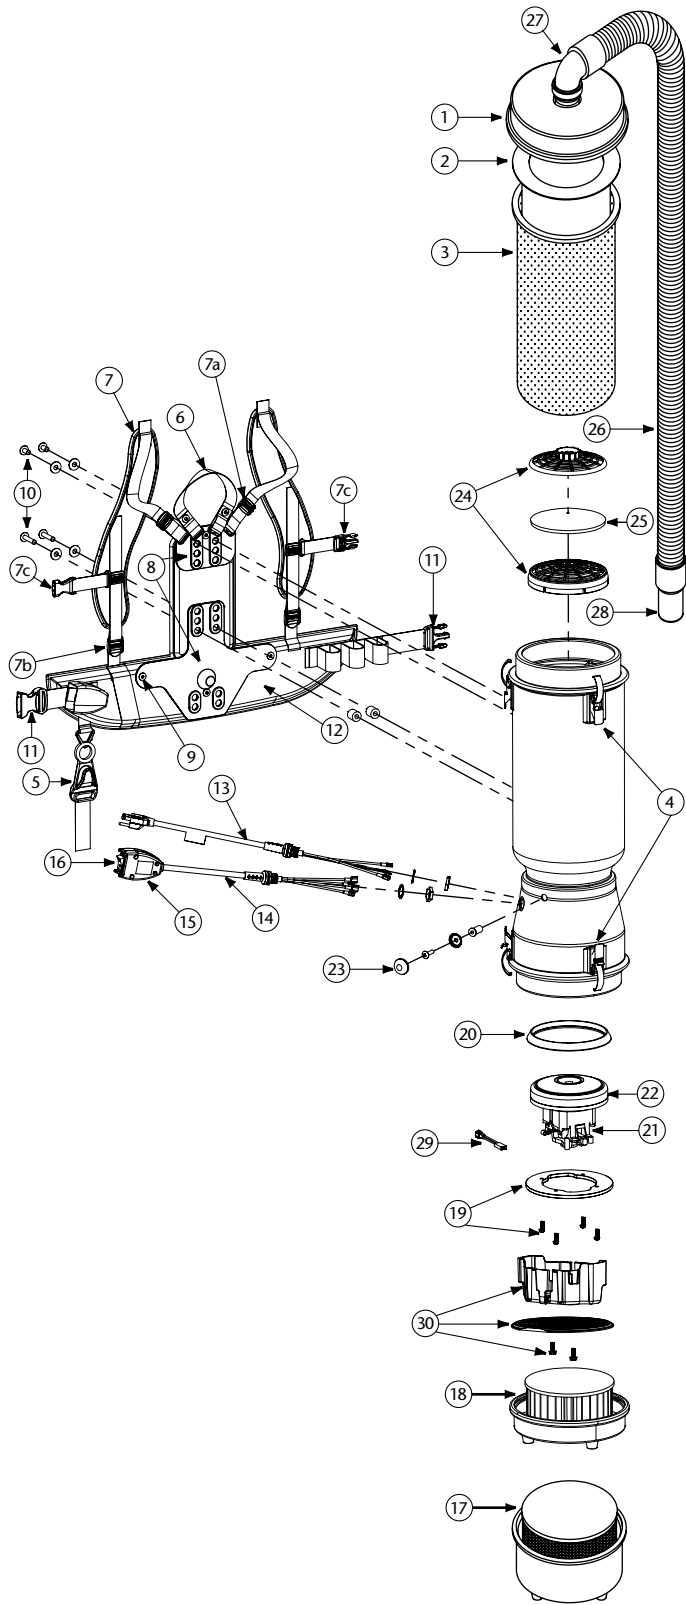

LINEVACER PARTS

No.	Product Name	Qty	List Price
1	104276 Latch Cap w/Cuff (Black)	1 ea.	\$ 36.85
2	100291 698 Sq. In. Intercept Micro Filter	10/pk	30.49
3	100565 Micro Cloth Filter	1 ea.	28.19
4	100286 Top or Bottom Cap Latch Set: 3 Latches, 3 Locks w/6 Fastening Rivets, 6 Washers	1 set	27.00
5	102604 Schulte Cord Holder	1 ea.	8.35
6	101737 Carry Handle w/Rivet and Washer Set	1 set	8.13
7	100356 Shoulder Strap Assembly (includes: #7a, 7b, 7c)	1 set	16.24
7a	100358 Shoulder Strap Plastic Adjustment (Top)	1 ea.	.94
7b	100357 Shoulder Strap Plastic Adjustment (Bottom)	1 ea.	.94
7c	103627 Sternum Strap Buckles (Latch and Keeper)	1 set	2.00
8	105046 Backplate (includes: #9)	1 ea.	24.99
9	100375 Barrel Nut Connection Set for Backplate (Replacement)	1 set	5.62
10	100374 Backplate Connection Set: 4 Screws w/Washers, Stand Offs	1 set	12.49
11	106719 Waist Belt Keeper and Latch	1 ea.	11.32
12	100359 Waist Belt (includes: #11)	1 ea.	37.47
	100354 Strap Assembly Complete (includes: #7, 12)	1 set	49.97
	103166 Backplate System Complete (includes: #5, 6, 7, 8, 10, 12)	1 set	62.46
13	100641 Power Cord (18" 14/3) Assembly Complete	1 set	18.12
	100299 15' Cart power Supply Cord Complete w/Crimps (100279, 100282)	1 set	40.75
14	101610 Switch Cord Assembly 120V (includes: #14, 15, 16)	1 set	34.98
	101714 Switch Cord w/Crimps	1 ea.	15.50
	101716 18" Switch Cord Assembly Complete 120V	1 set	37.47
15	101472 Switch Box w/Velcro and New Lamb Switch	1 set	22.48
	106287 Switch Box w/Velcro and Screws	1 ea.	16.77
16	106066 On/Off Switch (must use with #106287)	1 ea.	6.80
17	104275 ULPA Filter Assembly Complete w/Bottom Cap (100280, 100282)	1 set	299.50
18	104274 HEPA Filter Assembly Complete w/Bottom Cap (100277, 100279)	1 set	231.09
19	100335 Motor Compression Ring w/Screws	1 set	10.62
	100378 Compression Ring Screw Set: 4 Screws	1 set	2.81
20	100014 Tetraseal	1 ea.	11.25
21	105697 Carbon Brush Set (Domel Motor)	1 set	19.98
	100424 Carbon Brush Set (Ametek Motor) (116311-00)	1 set	19.98
	106904 Carbon Brush Set (Ametek Motor) (122157-00)	1 set	19.98
22	100422 Motor/Fan (120 V) w/Crimps (Ametek Motor)	1 ea.	84.45
	100380 Motor Crimp Set: 4 female, 4 Male and a Ground Crimp Connector	1 set	9.99
	100379 Motor Ground, Wire Clamp Set w/Screws	1 set	5.62
23	100368 Motor Mounting System Set: 3 Well Nuts, 3 Bolts, 3 Washers, 3 Covers	1 set	12.49
24	100030 Dome Filter w/Foam Media	1 ea.	7.50
25	100343 Foam Filter Media for Dome Filter	1 ea.	1.26
26	103048 Static-Dissipating Hose w/Cuffs (Black)	1 ea.	23.74
27	101928 Replacement Double Swivel Elbow Cuff (Black)	1 ea.	8.63
28	100694 Replacement Swivel Cuff (Black) 1 1/2"	1 ea.	5.13
29	103476 Thermal Protector	1 ea.	13.70
30	105044 Motor Shroud/Diffuser w/Screw Set: 2 Screws	1 set	21.41
	101678 50' Extension Cord (Not Shown)	1 ea.	31.05