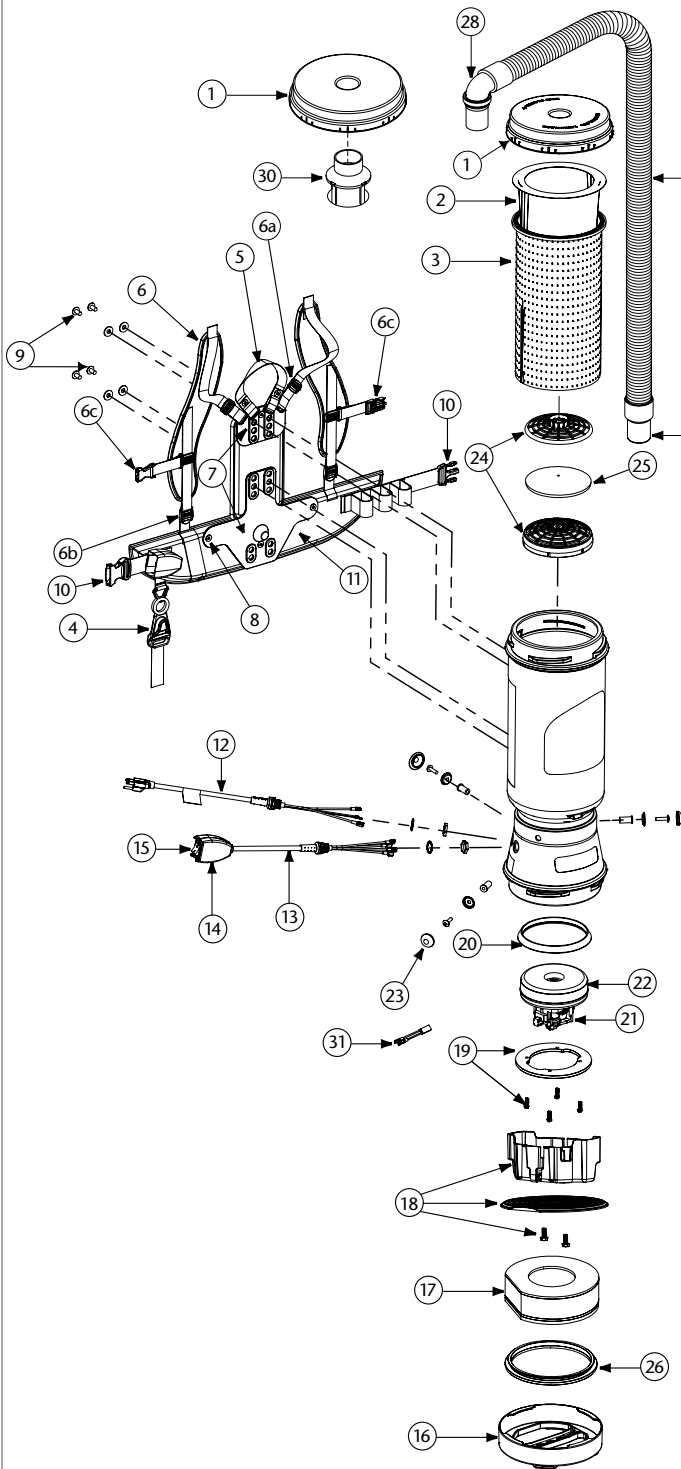

MEGAVAC PARTS

No.	Product Name	Qty	List Price
1	100320 Twist Cap (Black)	1 ea.	\$ 32.48
2	100331 698 Sq. In. Intercept Micro Filter	10/pk	20.39
3	100565 Micro Cloth Filter	1 ea.	28.19
4	102604 Schulte Cord Holder	1 ea.	8.35
5	101737 Carry Handle w/Rivet and Washer Set	1 set	8.13
6	100356 Shoulder Strap Assembly (includes: #6a, 6b, 6c)	1 set	16.24
6a	100358 Shoulder Strap Plastic Adjustment Buckle (Top)	1 ea.	.94
6b	100357 Shoulder Strap Plastic Adjustment Buckle (Bottom)	1 ea.	.94
6c	103627 Sternum Strap Buckles (Latch and Keeper)	1 set	2.00
7	105046 Backplate (includes: #8)	1 ea.	24.99
8	100375 Barrel Nut Connection Set for Backplate (Replacement)	1 set	5.62
9	100374 Backplate Connection Set: 4 Screws w/Washers, Stand Offs	1 set	12.49
10	106719 Waist Belt Keeper and Latch	1 ea.	11.32
11	100359 Waist Belt (includes: #10)	1 ea.	37.47
	100354 Strap Assembly Complete (includes: #6, 11)	1 set	49.97
	103166 Backplate System Complete (includes: #4, 5, 6, 7, 9, 11)	1 set	62.46
12	100641 Power Cord (18" 14/3) Assembly	1 set	18.12
13	101610 Switch Cord Assembly (includes: #14,15)	1 set	34.98
	101714 Switch Cord w/Crimps	1 ea.	15.50
14	101472 Switch Box w/Velcro and New Lamb Switch	1 set	22.48
15	106066 On/Off Switch (must use with #106287)	1 ea.	6.80
	106287 Switch Box w/Velcro and Screws	1 ea.	16.77
16	105070 Bottom Twist Cap (Black)	1 ea.	37.47
17	100597 Sound Muffler	1 ea.	27.59
18	105044 Motor Shroud/Diffuser w/Screw Set: 2 Screws	1 set	21.41
19	100335 Motor Compression Ring w/Screws	1 set	10.62
	100378 Compression Ring Screw Set: 4 Screws	1 set	2.81
20	100014 Tetraseal	1 ea.	11.25
21	105164 Carbon Brush Set for MegaVac Motor (Domel Motor)	1 set	19.98
	101720 Carbon Brush Set for MegaVac Motor (Ametek Motor)	1 set	19.98
22	105162 Motor/Fan (120V) w/Crimps for MegaVac	1 set	112.42
	100379 Motor Ground and Wire Clamp Set w/Screws	1 set	5.62
	100380 Motor Crimp Set: 4 Female, 4 Male, Ground Crimp Connector	1 set	9.99
23	100368 Motor Mounting System Set: 3 Well Nuts, 3 Bolts, 3 Washers, 3 Covers	1 set	12.49
24	100030 Dome Filter w/Foam Media	1 ea.	7.50
25	100343 Foam Filter Media for Dome Filter	1 ea.	1.26
	101220 High Filtration Disk (optional)	2/pk	10.09
26	104998 Bottom Twist Cap Gasket	1 ea.	8.74
27	103048 Static-Dissipating Hose w/Cuffs (Black)	1 ea.	23.74
28	101928 Replacement Double Swivel Elbow Cuff (Black)	1 ea.	8.63
29	100694 Replacement Swivel Cuff (Black) 1 1/2"	1 ea.	5.13
30	101543 Filter Guard (Optional)	1 ea.	9.02
31	103476 Thermal Protector	1 ea.	13.70
	101678 50' Extension Cord (Not Shown)	1 ea.	31.05