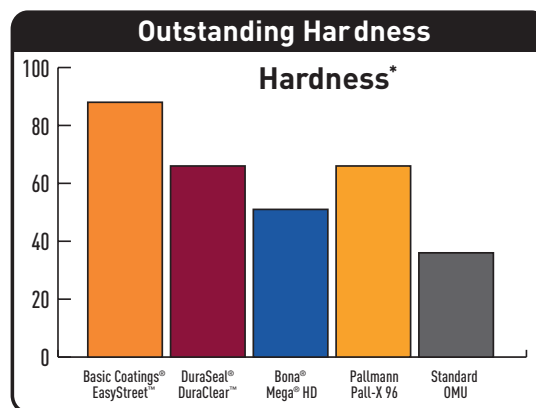

* Testing performed by Basic Coatings' R&D team at Basic Coatings in Toledo, Ohio. Product names, logos, brands, and other trademarks featured or referred to within this program are the property of their respective trademark holders.

basic
COATINGS®

Where Great Finishes Start

©2013 Basic Coatings
All Rights Reserved.
Worldwide Headquarters
1001 Brown Avenue
Toledo, Ohio 43607-0127
800.441.1934
www.basiccoatings.com

Item #B9171-9212 | 09/13