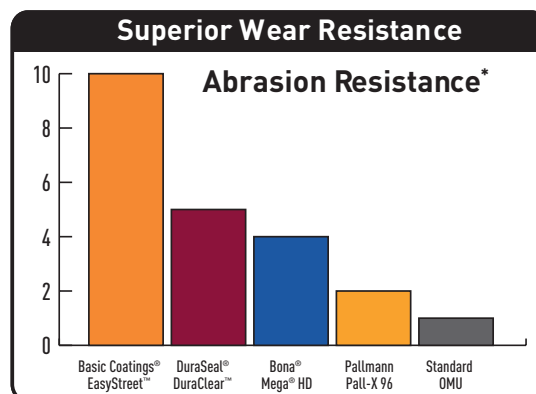

* Testing performed by Basic Coatings' R&D team at Basic Coatings in Toledo, Ohio. Product names, logos, brands, and other trademarks featured or referred to within this program are the property of their respective trademark holders.

basic
COATINGS®

Where Great Finishes Start

©2013 Basic Coatings
All Rights Reserved.
Worldwide Headquarters
1001 Brown Avenue
Toledo, Ohio 43607-0127
800.441.1934
www.basiccoatings.com

Item #B9171-9212 | 09/13